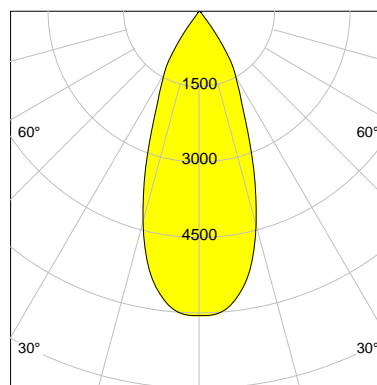

DESCRIPTION

Type	Track Spotlight
Article-number	141564L11298
Colour	white
Energy Consumption	28.7 W
Efficiency	112 lm/W
Luminous Flux	3223 lm
Current (sec)	700 mA
Protection Class	IP 20
Energy-Label	E
Cooling	Passive

LED

Color Temperature	3000K
Color Rendering	CRI 92
LES	15
Color Tolerance	3-Step McAdam
Planckian Curve	BBBL
Spectrum	Premium White G7
Photobiological safety	RG2

ELECTRICAL

Overload- / Shortcircuit Protection	
Wiring / Adapter	3-Phase Adapter
Max Luminaires MCB	B16A 27Stück
Tracks	Global Stucchi Eutrac

Control

Control	On/Off
---------	--------

REFLECTOR

Technology	ULTRA
Material	Miro 4 Silver
FWHM	40°
FWTM	71°

I-max : 6049 cd *

UGR : 20.0 (4H/8H - 70/50/20)

H/m	D/m	E _{max} /lx/klm *
1.0	0.7	1876
2.0	1.5	469
3.0	2.2	208
4.0	2.9	117